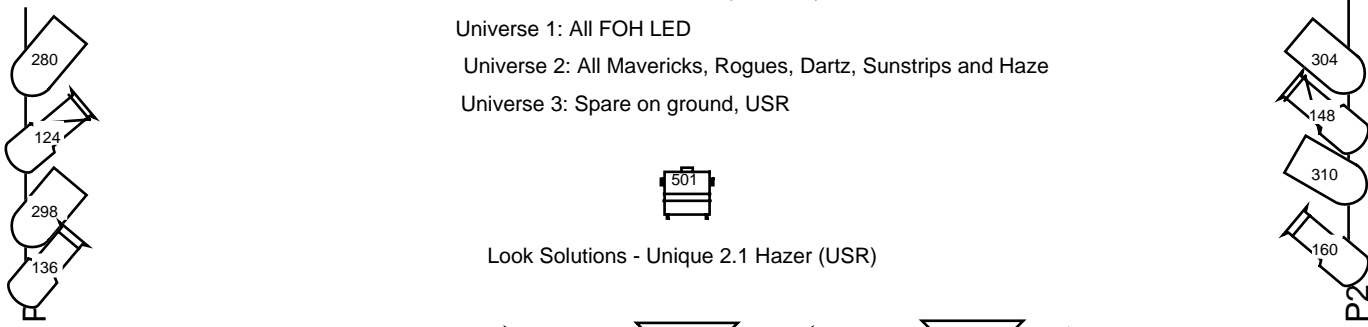

Fixture addresses are in the middle of the icons

Universe 1: Channels 1 - 99 (dimmers)

Universe 1: All FOH LED

Universe 2: All Mavericks, Rogues, Dartz, Sunstrips and Haze

Universe 3: Spare on ground, USR

WW-CW 2 Channel, Uni 1 486, 488