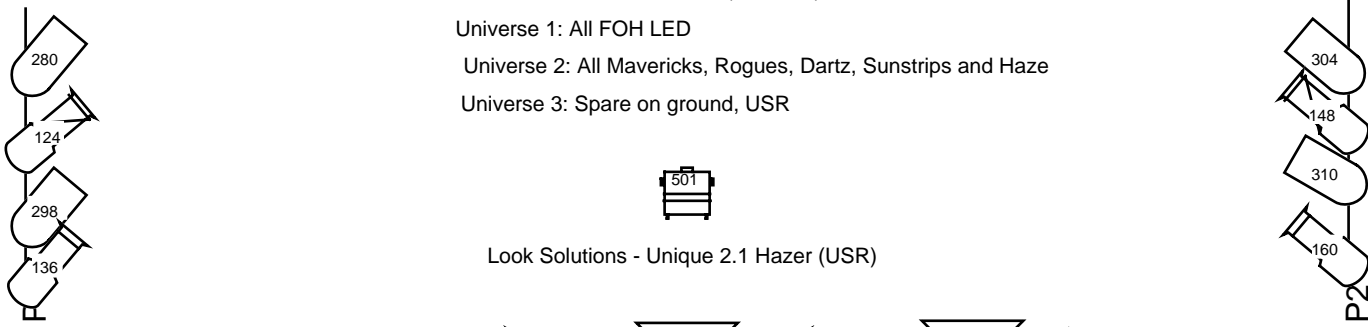

Fixture addresses are in the middle of the icons

Universe 1: Channels 1 - 99 (dimmers)

Universe 1: All FOH LED

Universe 2: All Mavericks, Rogues, Dartz, Sunstrips and Haze

Universe 3: Spare on ground, USR

WW-CW 2 Channel, Uni 1 486, 488