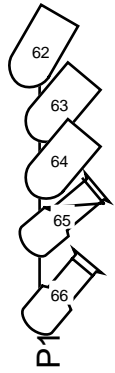

Fixture addresses are in the middle of the icons

Universe 1: Channels 1 - 99 (dimmers)

Universe 2: All Mavericks, Rogues, Dartz, Sunstrips and Haze

Universe 3: Spare on ground, USR

Universe 4: Maverick addressed 129 USR (there is a good reason)

Look Solutions - Unique 2.1 Hazer (USR)

	Fresnel 1k		Selecon Pacific 14/35		Selecon Pacific 23/50		Parcan 56
	Chauvet Maverick MK1 Spot		Chauvet Rogue R2X Wash		Sunstrip Active MK2		
29 chnl mode		22 chnl mode					
	Elation Dartz 360		Strand Nocturne (House Lights)		Balcony Seat Lights		
Stand. 22 chnl mode							Uni 2 - Address, 76/77/78/79/96