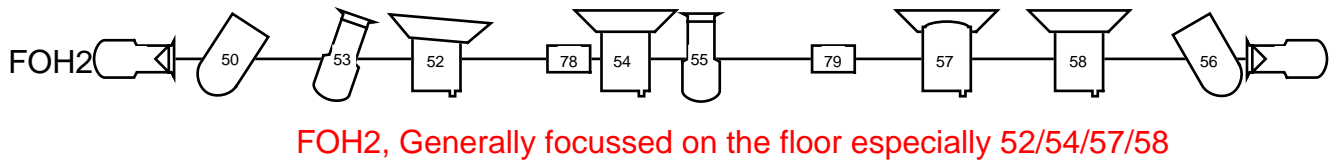

Fixture addresses are in the middle of the icons

Universe 1: Channels 1 - 99 (dimmers)

Universe 2: All Mavericks, Rogues, Dartz, Sunstrips and Haze

Universe 3: Spare on ground, USR

Universe 4: Maverick addressed 129 USR (there is a good reason)

Look Solutions - Unique 2.1 Hazer (USR)

	Fresnel 1k		Selecon Pacific 14/35		Selecon Pacific 23/50		Parcan 56
	Chauvet Maverick MK1 Spot		Chauvet Rogue R2X Wash		Sunstrip Active MK2		
29 chnl mode		22 chnl mode					
	Elation Dartz 360		Strand Nocturne (House Lights)		Balcony Seat Lights		
Stand. 22 chnl mode							Uni 2 - Address, 76/77/78/79/96