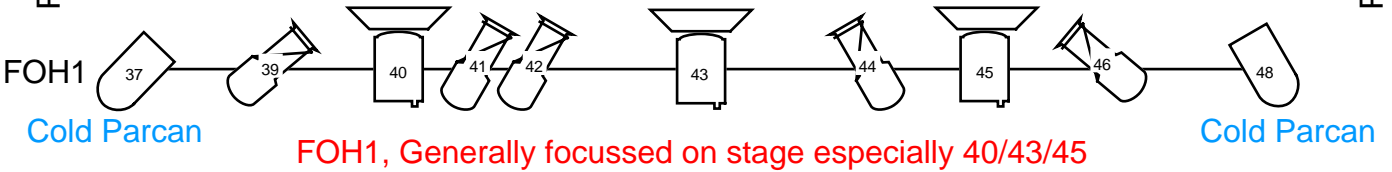

Fixture addresses are in the middle of the icons

Universe 1: Channels 1 - 99 (dimmers)

Universe 2: All Mavericks, Rogues, Dartz, Sunstrips and Haze

Universe 3: Spare on ground, USR

Universe 4: Maverick addressed 129 USR (there is a good reason)

Look Solutions - Unique 2.1 Hazer (USR)

	Fresnel 1k		Selecon Pacific 14/35		Selecon Pacific 23/50		Parcan 56
	Chauvet Maverick MK1 Spot		Chauvet Rogue R2X Wash		Sunstrip Active MK2		
29 chnl mode		22 chnl mode					
	Elation Dartz 360		Strand Nocturne (House Lights)		Balcony Seat Lights		
Stand. 22 chnl mode							Uni 2 - Address, 76/77/78/79/96