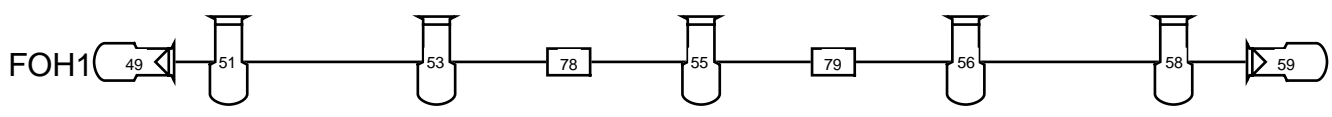

Fresnel 1k		Selecon Pacific 14/35		Selecon Pacific 23/50		Parcan 56
	Chauvet Maverick MK1 Spot		Chauvet Rogue R2X Wash		Sunstrip Active MK2		
29 chnl mode		22 chnl mode					
	Strand Nocturne (House Lights)		Selecon Pacific (House Lights)		Balcony Seat Lights		
							Uni 2 - Address, 76/77/78/79/96