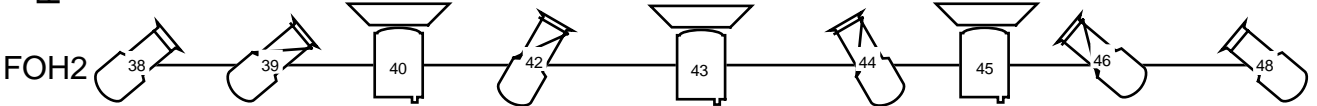

Fresnel 1k		Selecon Pacific 14/35		Selecon Pacific 23/50		Parcan 56
	Chauvet Maverick MK1 Spot		Chauvet Rogue R2X Wash		Sunstrip Active MK2		
29 chnl mode		22 chnl mode					
	Strand Nocturne (House Lights)		Selecon Pacific (House Lights)		Balcony Seat Lights		
							Uni 2 - Address, 76/77/78/79/96